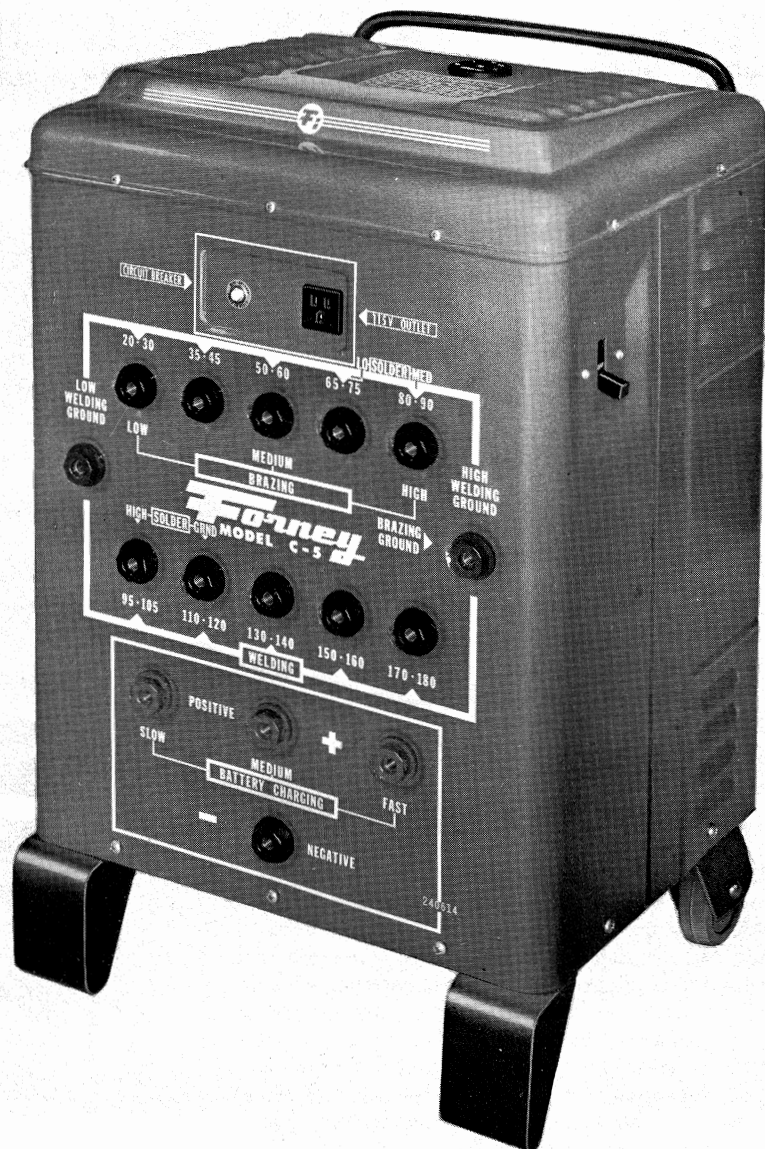

Thaws pipes in a few minutes even underground. No flame or danger. Electric current flows through pipe.

IN ADDITION

This Super Forney has a 115-volt convenience outlet for trouble lights, power tools, and other electrical appliances. Outlet is equipped with automatic breaker which protects fractional HP motors against overloading.