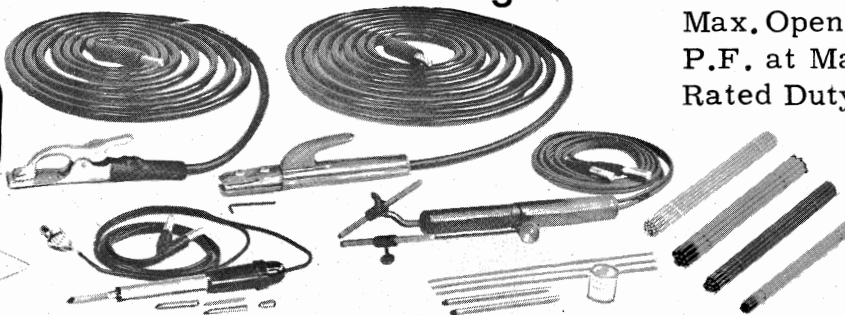

New! COMBINATION REPAIR UNIT

THE FORNEY * CB

*Commercial Type

*Capacitor Equipped

*Compact Design

**250
AMP**

Complete
with
Accessories
as shown

M 134 (Rev. 8/56)

REPAIR - REBUILD CONSTRUCT

all types of equipment
and machinery

IT'S A COMPLETE SHOP
IN ITSELF

Welds - Brazes - Solders
Bores holes - Thaws pipes
Cuts - Heats for forming - Etc.

Made by the World's Oldest and Largest
Builders of Welders for Farms and Shops

EVERYTHING NEEDED IN POWER and RANGE

30 heat stages from 5 to 250
Amps. Correct Voltage rating
reduces splatter and gives more
efficient operation. Uses rods
from 1/16" to 3/16"

NOTE: Farms on rural power
lines may require approval for
installation of this more power-
ful unit. It may be necessary to
see the local power company
before you install, unless this
size welder has already been
approved.

UNCONDITIONALLY GUARANTEED

This unit is unconditionally
guaranteed for two years, and
also carries an 8-year service
warranty.

SPECIFICATIONS

Freq. . . . . 60 Phase 1
Volts at Max. Output Amps. . . 30
Max. Primary Input Amps. . . 55
Max. Open Circuit Volts . . . 73
P.F. at Max. R.L. 82%
Rated Duty Cycle 20%
Temperature
Rise . . . . . 70°C
Primary
Volts 230

FORNEY ARC WELDERS, INC.

DESIGNER: FT. COLLINS, COLORADO - GREENVILLE, PA.
FORNEY ARC WELDERS, LTD., ESTEVAN, SASKATCHEWAN